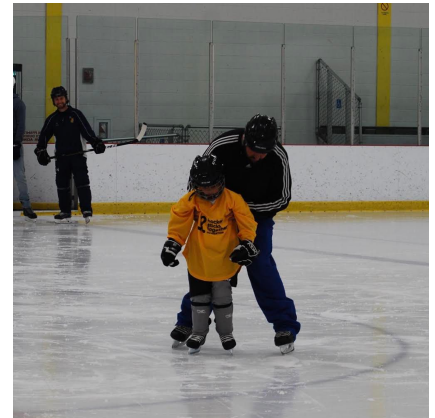

About Printscape Arena - Printscape Arena at Southpointe, owned by Black Bear Sports Group, Inc. is a multi-purpose sports facility located in Canonsburg, PA. Opened in 1995, the 125,000 square-foot facility has an annual foot traffic of over 815,000 people and is one of the South Hills most heavily visited sports arenas. The facility includes one NHL-sized ice rink (UPMC Rink at Printscape Arena) operating year-round and one NHL-sized dry floor arena which operates with turf from November through March and a sport court surface from April through October complimented by three meeting/party rooms. The mix of sport surfaces Printscape Arena provides a host of sports programs, leagues, events, activities as well as corporate functions year-round. The facility is home to many user groups along with a variety of on site businesses including the [Southpointe Fitness Center](#), [Southpointe Chamber of Commerce Network Center](#), [Bubba's Gourmet Burghers and Beer](#), [Bubba Java](#), [Throw, Indoor Ax Throw](#), and [House O' Hockey Retail Store](#).

For more information about the Southpointe Grizzlies contact Scott Fazzone at SouthpointeGrizzlies@gmail.com

Facebook - www.Facebook.com/SouthpointeGrizzlies/

Website - <https://www.southpointegrizzlies.com/>